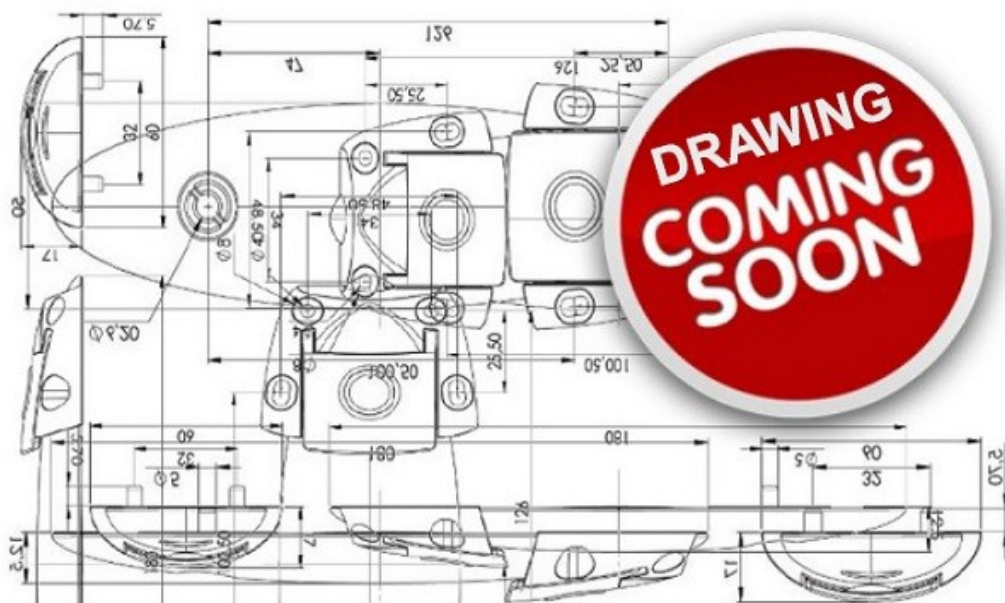

PRODUCT SHEET

Description:

Rail Handle "Rook", cc 160mm, 19x200mm, Oak - Oiled, W/Screws M4x22mm

Item number:

17.03.060-0

Units	Box	Carton	HS Code	Barcode
Pcs.			9403910090	 5704866518000

SISO A/S

Mileparken 11
DK-2740 Skovlunde
Denmark
VAT: 24786013